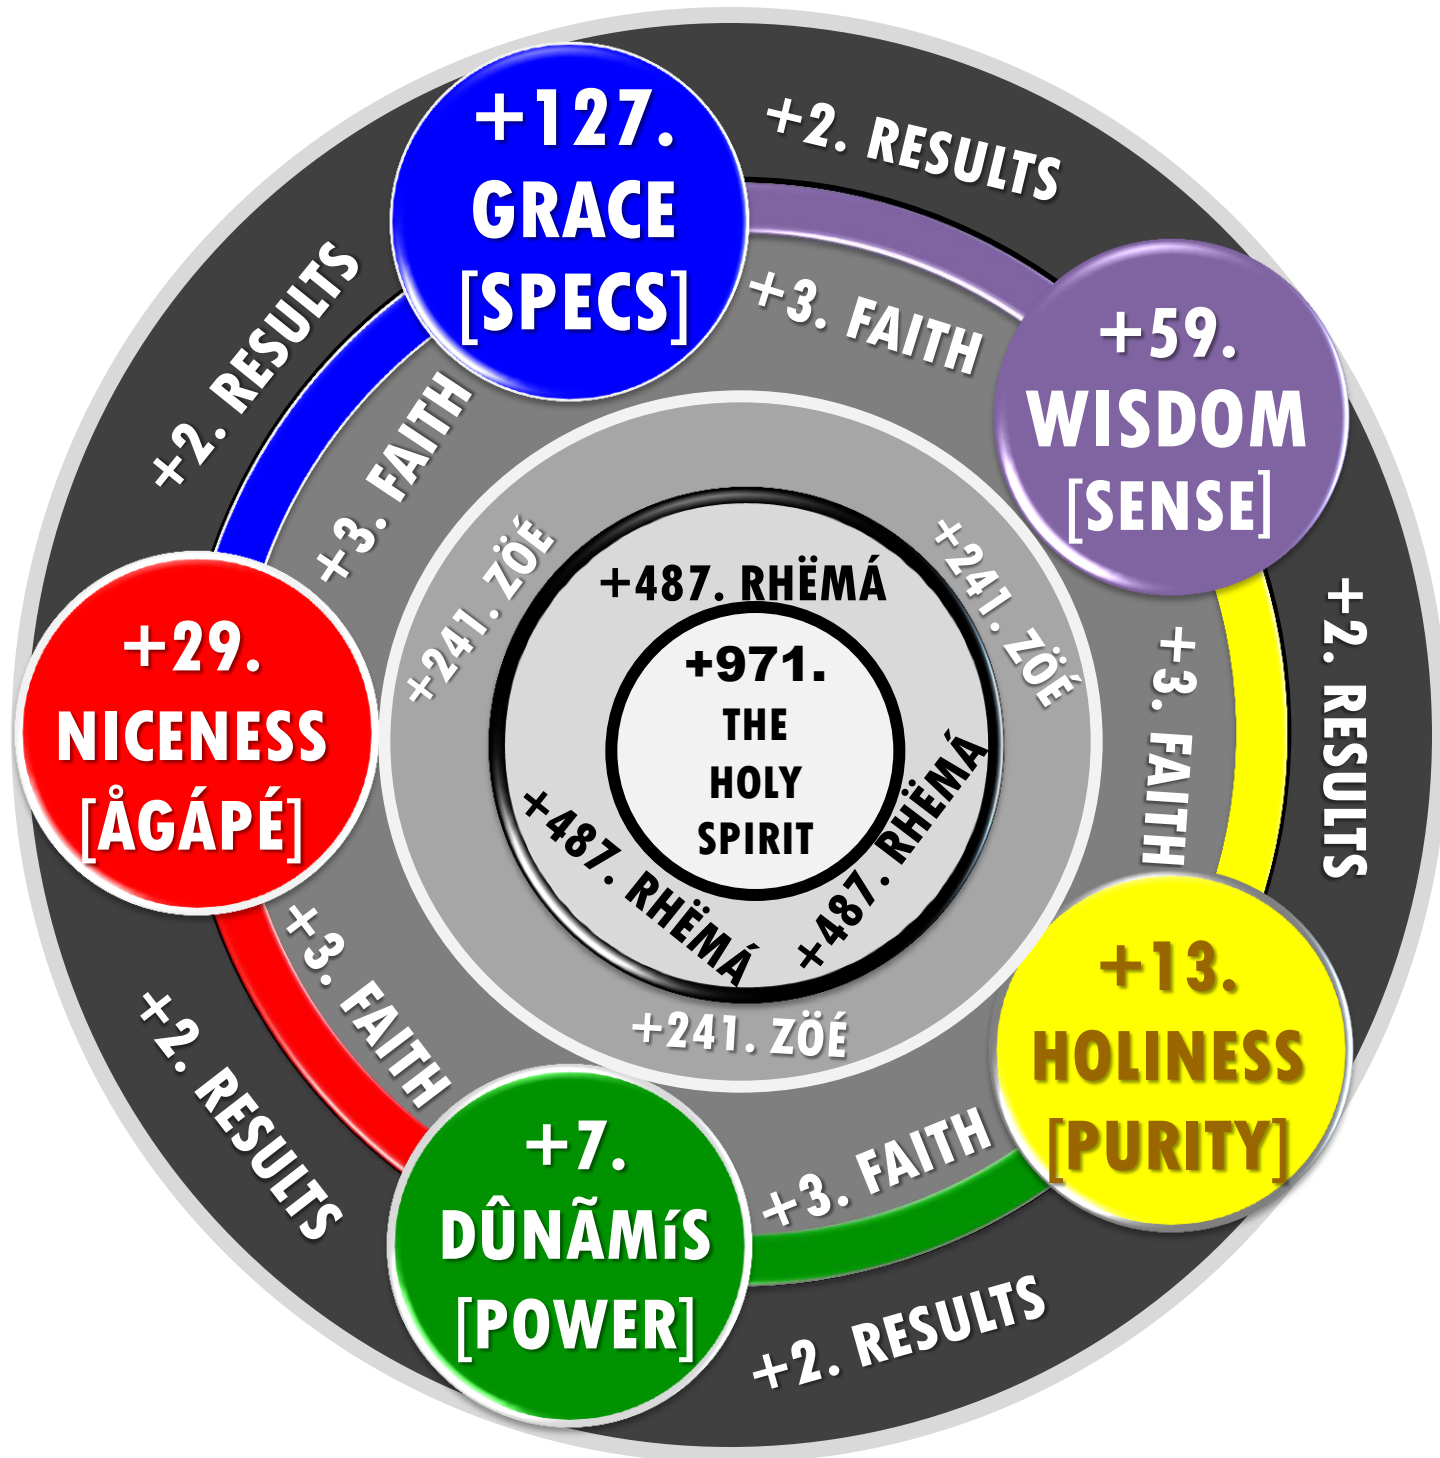

# OLD No.2 of LIFE VIRTUES

**7993. HUMAN EMOTIONS (BOTH)**

**5483. HUMAN INTELLECT (NEITHER)**

**53. HUMAN  
SPIRIT (EITHER)**

**547. MALE  
BODY (MALE)**

**3001. FEMALE  
BODY (FEMALE)**

**1. THE MAKE-UP of ADAM (ADULT HUMANS)**

# NEW No.2 of LIFE VIRTUES

**7993. HUMAN INTELLECT (BOTH)**

**5483. HUMAN EMOTIONS (NEITHER)**

**53. HUMAN  
SPIRIT (EITHER)**

**547. MALE  
BODY (MALE)**

**3001. FEMALE  
BODY (FEMALE)**

**1. THE MAKE-UP of ADAM (ADULT HUMANS)**

# OLD No.3 of LIFE VIRTUES

**2a. ATTRIBUTES of GODHEAD [FATHER] TRUTH (CHRIST)**

# NEW No.3 of LIFE VIRTUES

**2a. ATTRIBUTES of GODHEAD [FATHER] TRUTH (CHRIST)**