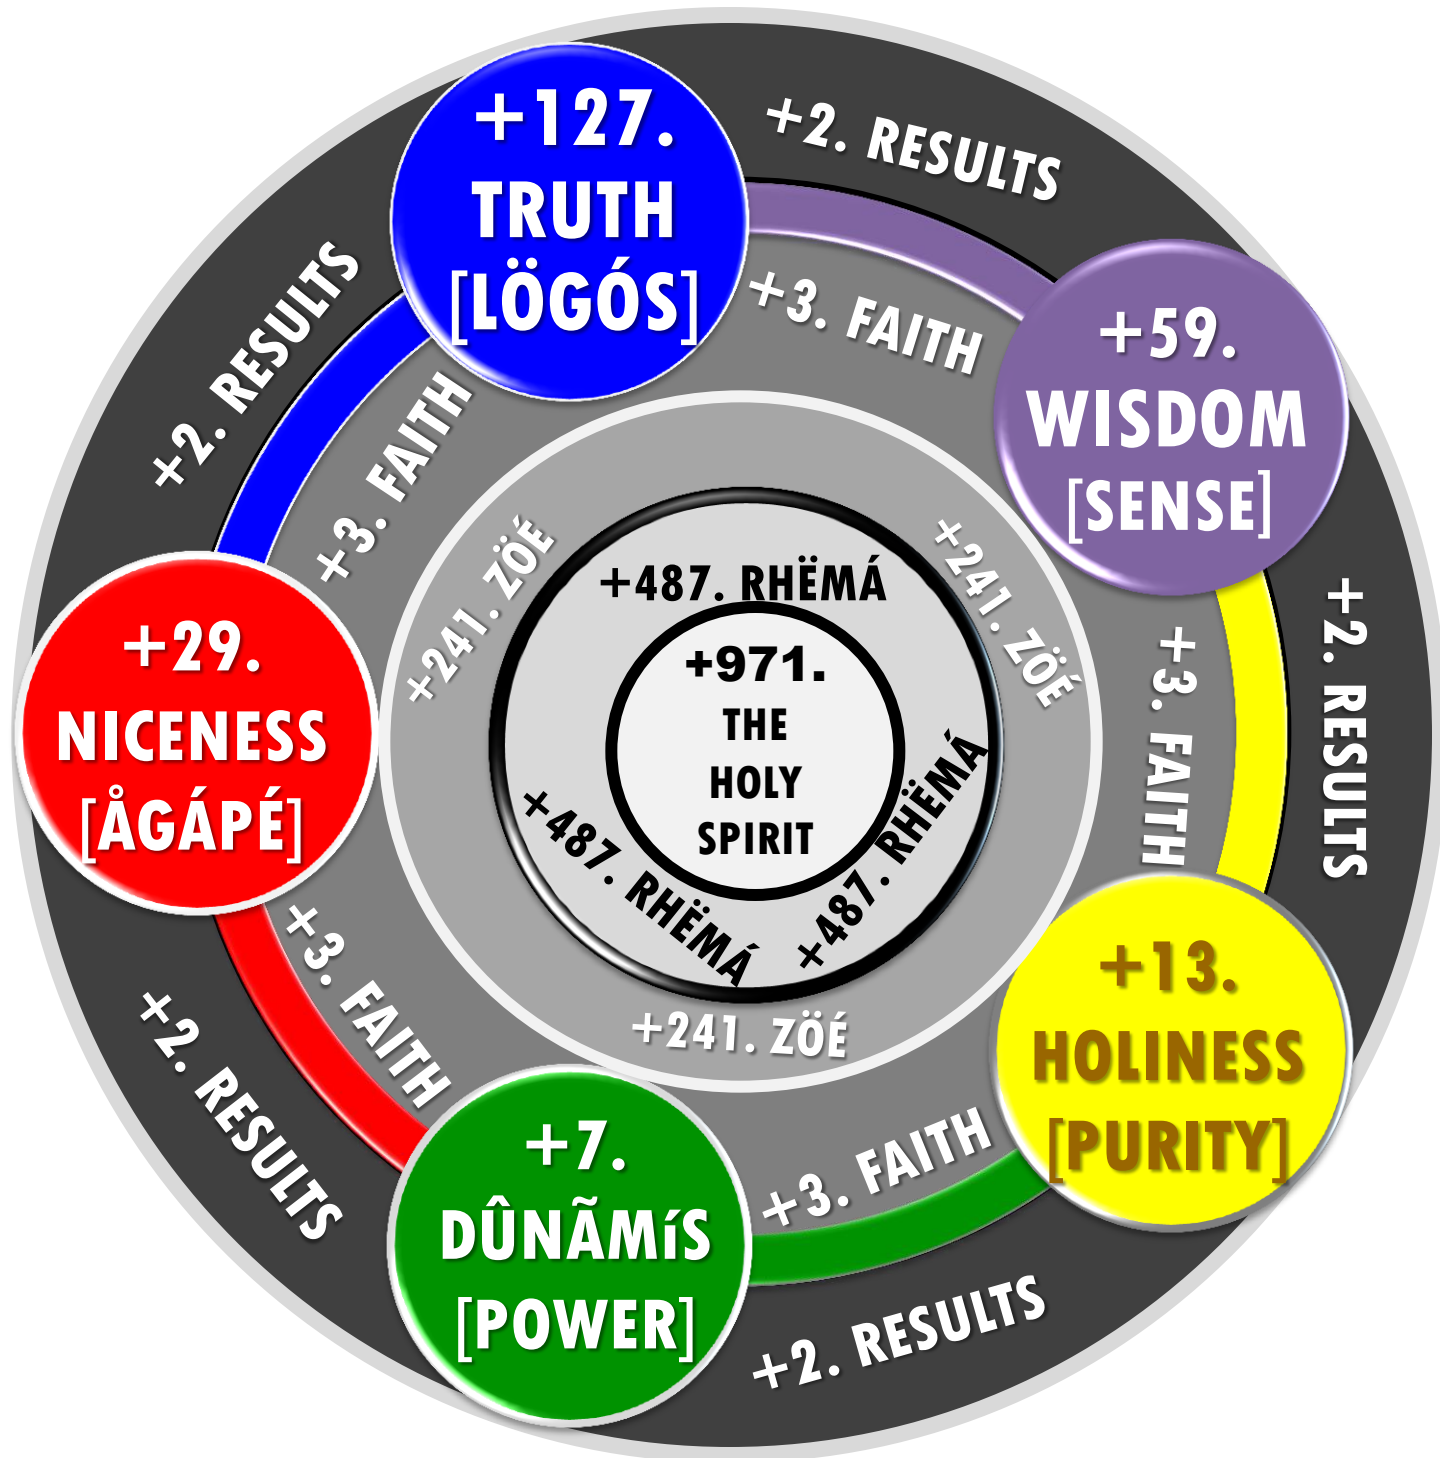

# OLD No.2 of LIFE VIRTUES

**7993. HUMAN EMOTIONS (BOTH)**

**5483. HUMAN INTELLECT (NEITHER)**

**53. HUMAN  
SPIRIT (EITHER)**

**547. MALE  
BODY (MALE)**

**3001. FEMALE  
BODY (FEMALE)**

**1. THE MAKE-UP of ADAM (ADULT HUMANS)**

# NEW No.2 of LIFE VIRTUES

**7993. HUMAN INTELLECT (BOTH)**

**5483. HUMAN EMOTIONS (NEITHER)**

**53. HUMAN  
SPIRIT (EITHER)**

**547. MALE  
BODY (MALE)**

**3001. FEMALE  
BODY (FEMALE)**

**1. THE MAKE-UP of ADAM (ADULT HUMANS)**

# OLD No.3 of LIFE VIRTUES

**2a. ATTRIBUTES of GODHEAD [FATHER] TRUTH (CHRIST)**

# OLD No.25 of LIFE VIRTUES

**FAITH**

(DRIVER)

**RESULTS**  
(VEHICLE)

**6g. RELATIONSHIP btwn FAITH & RESULTS**